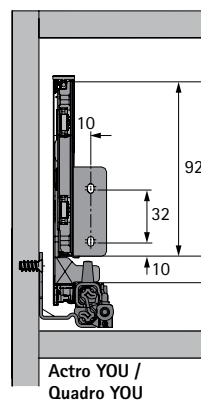

Система выдвижных ящиков AvanTech YOU с двойными боковинами

- Задняя стенка
- Алюминиевая задняя стенка / принадлежности

Техническая информация / монтажная ситуация

BL	NL - 21
BB	LB - 24
RB	LB - 41
D H 101	54
D H 139	92
D H 187	140,5
D H 251	204,5

H 101

H 139

H 187

H 251