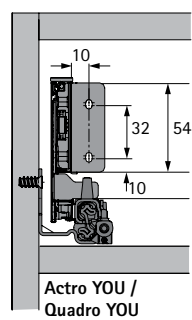

Система выдвижных ящиков AvanTech YOU с двойными боковинами

- Задняя стенка
- Алюминиевая задняя стенка / принадлежности

Техническая информация / монтажная ситуация

BL	NL - 21
BB	LB - 24
RB	LB - 41
D H 101	54
D H 139	92
D H 187	140,5
D H 251	204,5

H 101

H 139

H 187

H 251