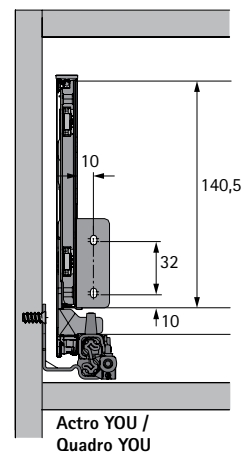

Система выдвижных ящиков AvanTech YOU с двойными боковинами

- Задняя стенка
- Алюминиевая задняя стенка / принадлежности

Техническая информация / монтажная ситуация

BL	NL - 21
BB	LB - 24
RB	LB - 41
D H 101	54
D H 139	92
D H 187	140,5
D H 251	204,5

H 101

H 139

H 187

H 251